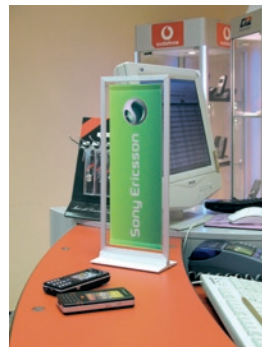

Small solutions with **BIG** results

Our variety of tabletop displays is great for retail stores, restaurants, and business environments. Each product has a different look and feel allowing you to choose which best fits your campaign. Increase visibility by choosing a double-sided or contour cut tabletop display.

- Highest quality
- Lightweight
- Double-sided finishing available on some products
- Easy to transport
- Prints are quickly changed
- Setup in seconds

Label	Product	Hardware Item No.	Display Size (WxH)	Print Size (WxH)	S/R SS DS	Weight
A	Wind Sail T	BF050 + BF051	11.4in x 23.6in (29cm x 60cm)	11.4in x 19.7in (29cm x 50cm)	S/R & DS	0.5lbs
B	Table Flag	MS250 + MS251	3.5in x 12.6-19.7in (8cm x 32-50cm)	9.8in x 5.9in (25cm x 15cm)	S/R & DS	0.5lbs
C	Table Banner	MS250 + MS251	3.5in x 12.6-19.7in (8cm x 32-50cm)	5.9in x 9.8in (15cm x 25cm)	DS	0.5lbs
D	Table Banner Custom	MS250 + MS251	3.5in x 12.6-19.7in (8cm x 32-50cm)	6.1in x 14in (15cm x 36cm)	DS	0.5lbs
E	Table Frame S	MS300	5.6in x 9in (14.4cm x 23cm)	4.3in x 7.4in (11cm x 19cm)	DS	0.5lbs
	Table Frame M*	MS301	5.6in x 13.7in (14.4cm x 35cm)	4.3in x 12.2in (11cm x 31cm)		
	Table Frame L	MS302	9.6in x 13.7in (24cm x 35cm)	8.2in x 12.2in (21cm x 31cm)		
F	X-Stand T	DS220	10.6in x 17.7in (27cm x 45cm)	9.8in x 15.7in (25cm x 40cm)	SS	0.2lbs

Telescopic Pole

The Telescopic Pole features a weighted base and allows an advertising print to be raised and lowered to the desired height. Order several different print sizes without having to buy additional hardware!