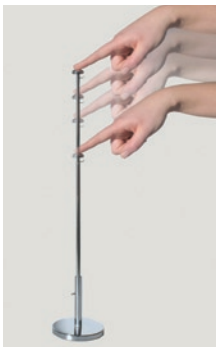

Small solutions with **BIG** results

Our variety of tabletop displays is great for retail stores, restaurants, and business environments. Each product has a different look and feel allowing you to choose which best fits your campaign. Increase visibility by choosing a double-sided or contour cut tabletop display.

Telescopic Pole

The Telescopic Pole features a weighted base and allows an advertising print to be raised and lowered to the desired height. Order several different print sizes without having to buy additional hardware!

 The Table Banner Custom is not limited to the shapes above. Custom shapes are possible.

Pop Up 100 T

The Pop Up 100 T incorporates the benefits of the original Pop Up 100 and minimizes them into a smaller, convenient tabletop display. This display can be utilized for tradeshows when a full-size floor display is not needed - use on a standard 29" high table to create height! The Pop Up 100 T is great for one person presentations as an effective communication tool or as a centerpiece for a room.